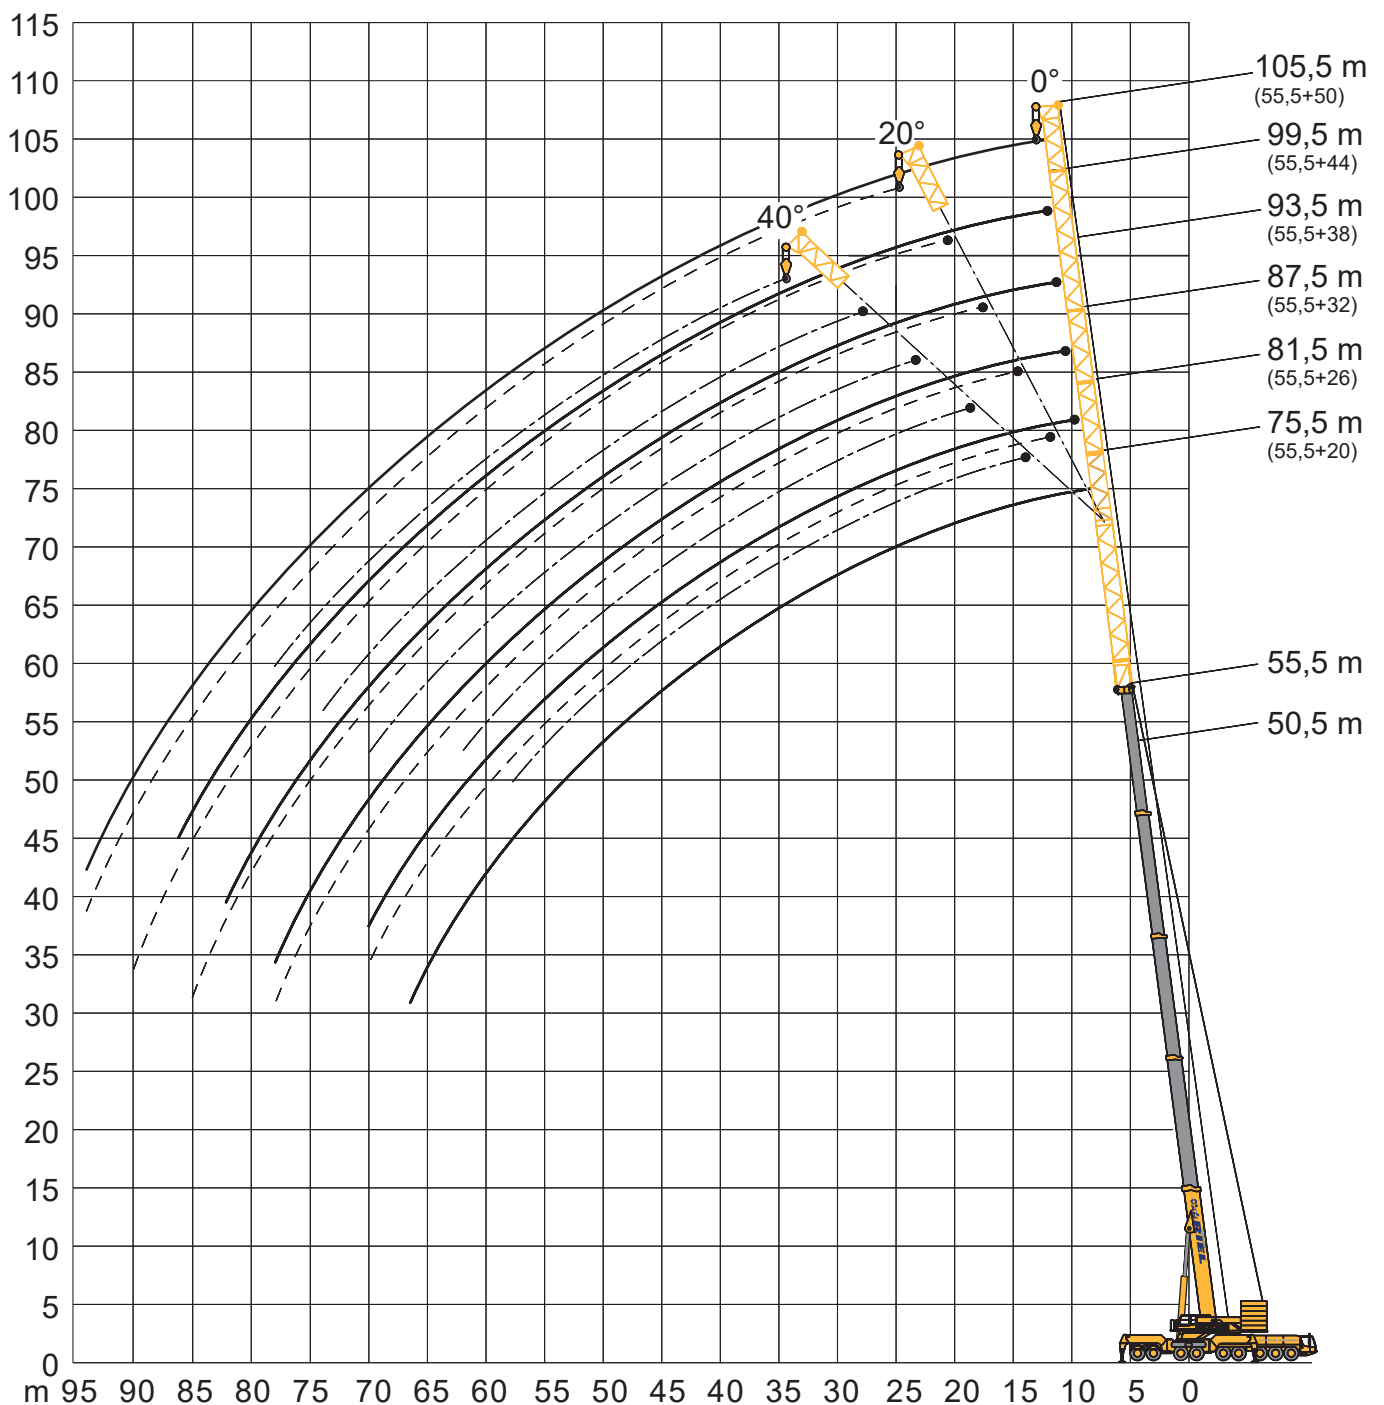

MOBIELE TELESCOOPKRANEN MOBILE TELESCOPIC CRANES

700 t

AC 700

Werkbereik / Working ranges

MOBIELE TELESCOOPKRANEN

MOBILE TELESCOPIC CRANES

700 t

AC 700

50,5m

20-50m

120t

12,2x12,4m

360°

14 16 18 20 22 24 26 28 30 32 34 36 38 40 42 44 46 48 50 54 58 62 66 70 74 78 82 86	20		26		32			38			44			50			14 16 18 20 22 24 26 28 30 32 34 36 38 40 42 44 46 48 50 54 58 62 66 70 74 78 82 86
	0°	0°	20°	40°	0°	20°	40°	0°	20°	40°	0°	20°	40°	0°	20°	40°	
14	47,3																14
16	43,6	37,9															16
18	40,4	35,3			31,5												18
20	37,5	32,9	30,1		29,3			24,1				19,6					20
22	34,8	30,8	28,5	26,6	27,4			23,1				18,7		16,4			22
24	32,5	28,8	27	25,5	25,6	23,1		22,1				17,8		15,6			24
26	30,5	27	25,5	24,4	24	22,2		21,1	15,9			17		14,8			26
28	28,6	25,3	24,2	23,3	22,5	21,2	19,1	20,1	15,6			16,2		14,1			28
30	27	23,9	23	22,3	21,2	20,2	18,5	19,1	15,2			15,5	11,6	13,3			30
32	25,5	22,5	21,8	21,3	20	19,3	18	18,1	14,9	12,3		14,7	11,2	12,6			32
34	24,2	21,3	20,7	20,3	18,9	18,4	17,4	17,2	14,5	12,1	14	10,8		12	9,6		34
36	22,9	20,2	19,7	19,5	18	17,5	16,8	16,3	14,2	11,9	13,4	10,4	8,9	11,3	9,3		36
38	21,8	19,2	18,8	18,6	17,1	16,7	16,1	15,4	13,8	11,8	12,7	10,1	8,7	10,7	9		38
40	20,8	18,3	18	17,8	16,2	15,9	15,5	14,5	13,4	11,6	12,1	9,7	8,5	10,1	8,7		40
42	19,8	17,5	17,2	17,1	15,5	15,1	14,8	13,7	12,9	11,4	11,5	9,4	8,4	9,6	8,4	7	42
44	18,9	16,8	16,5	16,4	14,7	14,4	14,2	13	12,5	11,2	11	9,2	8,2	9	8	6,9	44
46	18	16,1	15,9	15,7	14	13,7	13,5	12,2	12	11	10,4	8,9	8	8,5	7,7	6,7	46
48	17,2	15,5	15,3	15,1	13,4	13,1	12,9	11,6	11,6	10,7	9,9	8,6	7,8	8	7,3	6,5	48
50	16,5	14,9	14,7	14,5	12,7	12,5	12,3	10,9	11,1	10,5	9,3	8,3	7,7	7,5	7	6,4	50
54	15	13,8	13,6	13,5	11,6	11,3	11,2	9,7	10	9,9	8,3	7,8	7,4	6,6	6,2	5,9	54
58	13,7	12,8	12,6		10,5	10,4	10,2	8,7	9	9,2	7,4	7,2	7	5,8	5,5	5,4	58
62	12,3	11,7	11,6		9,6	9,5		7,8	7,9	8,3	6,5	6,6	6,6	5	4,8	4,8	62
66		10,5	10,5		8,7	8,6		6,9	7	7,1	5,7	5,9	6	4,3	4,2	4,2	66
70					7,8	7,9		6,2	6,1		5	5,3	5,4	3,7	3,6	3,7	70
74						7,1		5,5	5,4		4,4	4,7		3,2	3,1	3,2	74
78								4,9	4,9		3,9	4,1		2,7	2,7	2,8	78
82											3,5	3,7		2,3	2,3		82
86												3,3		2	2,1		86