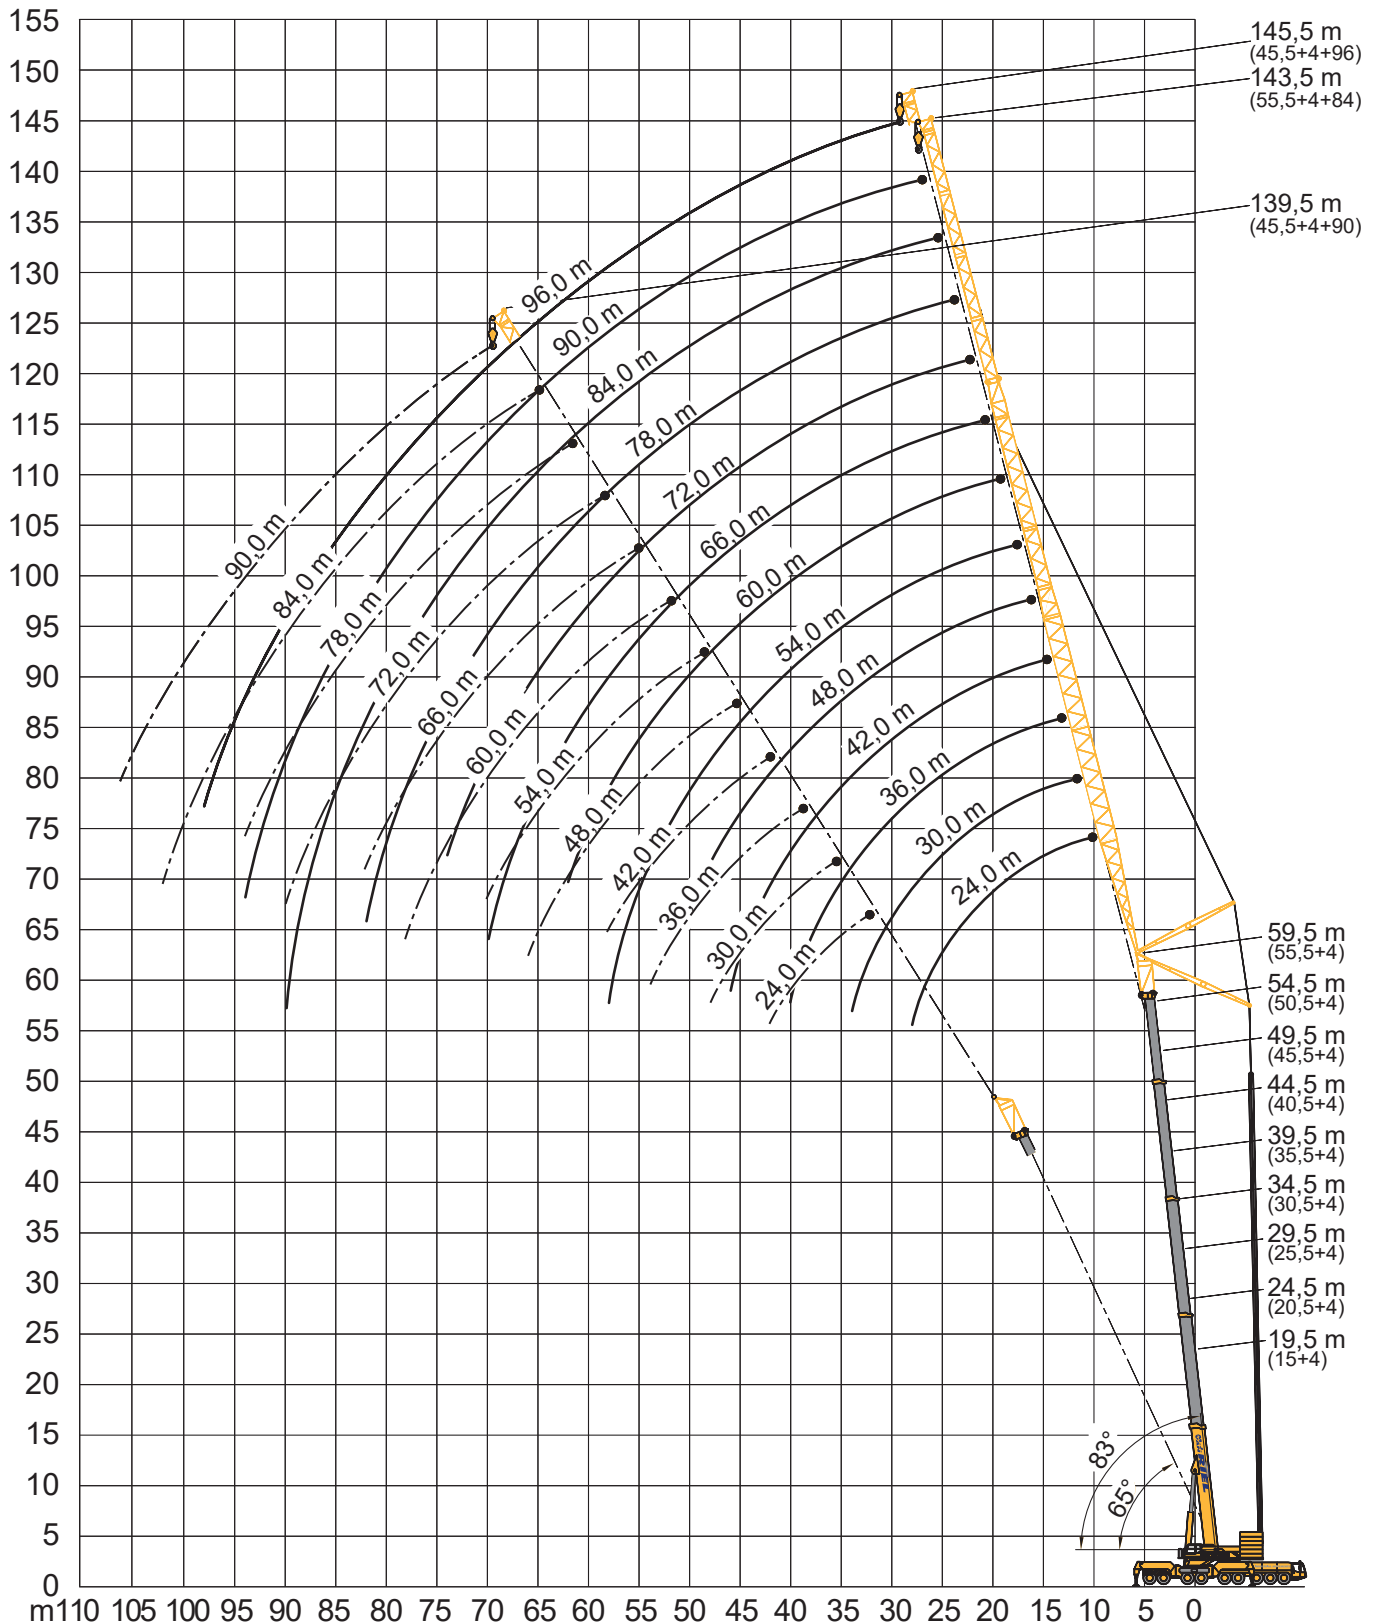

MOBIELE TELESCOOPKRANEN MOBILE TELESCOPIC CRANES

700 t

AC 700

Werkbereik / Working ranges

MOBIELE TELESCOOPKRANEN

MOBILE TELESCOPIC CRANES

700 t

AC 700

15,5m
83°

24-96m

160t

12,2x12,4m

360°

	15,5*													
	24	30	36	42	48	54	60	66	72	78	84	90	96	
12	123													12
14	118	103	89											14
16	113	101	88	73										16
18	109	101	87	73	60,5	52								18
20	102	100	86	72,5	60,5	52	42							20
22	89,5	95,5	85,5	72	60,5	52	42	35,5						22
24		88,5	85	71,5	60,5	52	42	35	30					24
26		82,5	82	71	59,5	52	42	34,5	30	24,3				26
28		71	76	70	58,5	51,5	42	34	30	23,9	19,7	16		28
30		58,5	66,5	69,5	57,5	50,5	42	33,5	30	23,5	19,3	15,6	13	30
32			58	64,5	57	49	42	33	30	23,1	19	15,3	12,5	32
34			49,5	57,5	56	48	42	32,5	29,9	22,8	18,6	14,9	12	34
36			41	51	52,5	46,5	42	32,5	29,7	22,4	18,3	14,6	11,6	36
38				45	49,5	45	42	32	29,4	22,1	17,9	14,3	11,2	38
40				39	44,5	43	42	31,5	29,1	21,8	17,5	14	10,9	40
42				32,5	40	41	42	31	28,8	21,5	17,2	13,7	10,6	42
44					35,5	39	40,5	30,5	28,5	21,2	16,8	13,4	10,3	44
46					31	35	38	30	28,2	20,9	16,4	13,1	10	46
48						31,5	34,5	29,3	27,9	20,5	16,1	12,8	9,7	48
50						28,3	31,5	28,6	27,6	20,2	15,7	12,5	9,5	50
54							26	26,9	25,7	19,6	15	12	9	54
58							20,4	22,9	23,6	18,9	14,3	11,5	8,7	58
62								18,4	20,2	18,2	13,7	11,1	8,4	62
66									16,4	17,4	13,1	10,7	8,1	66
70									12,7	14,8	12,6	10,3	7,8	70
74										11,8	12,1	10	7,5	74
78											10,8	9,6	7,3	78
82											8,2	9,4	7	82
86												7,4	6,7	86
90													6,4	90

* + 4 m adapter